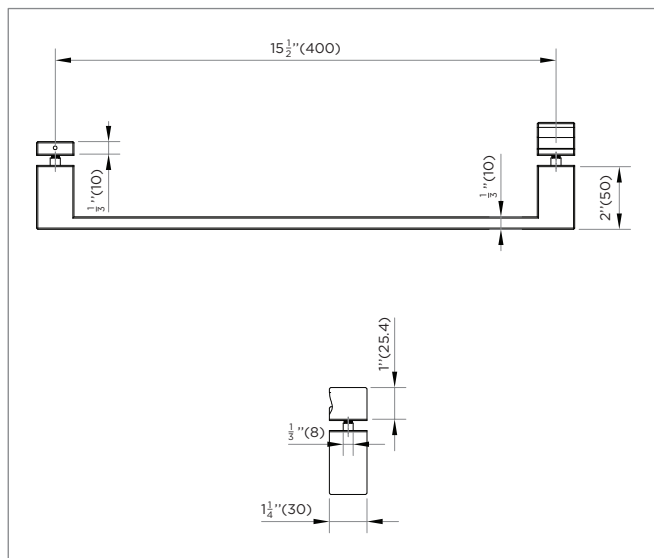

SPECIFICATIONS / TECHNICAL DATA

TUB DOOR

HINGED FRAMELESS

34"

HANDLE DIMENSIONS

ATTENTION! Dimensions may vary by up to 3/8". It is highly recommended to pull all dimensions of actual model for installation and measuring purposes.

MODEL# TDP1-34