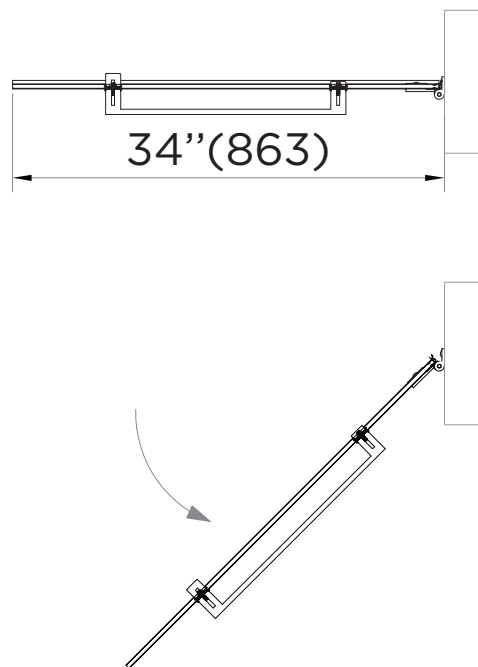

SPECIFICATIONS / TECHNICAL DATA

TUB DOOR

HINGED FRAMELESS

34"

HANDLE DIMENSIONS

ATTENTION! Dimensions may vary by up to 3/8". It is highly recommended to pull all dimensions of actual model for installation and measuring purposes.

MODEL# TDP1-34