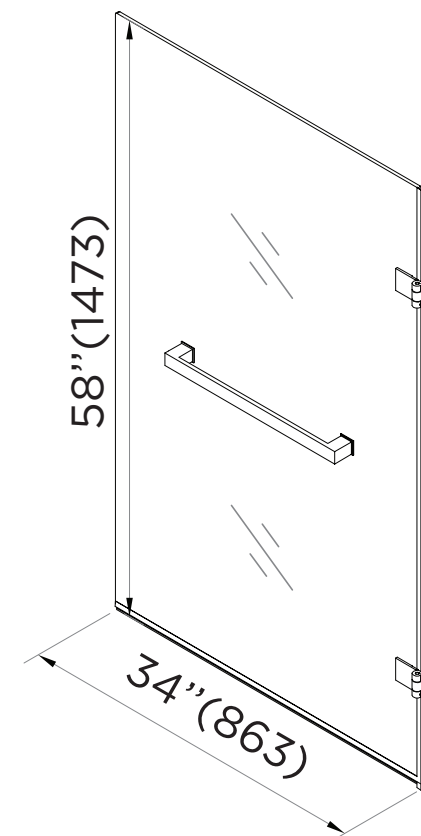

SPECIFICATIONS / TECHNICAL DATA

TUB DOOR

HINGED FRAMELESS

34"

HANDLE DIMENSIONS

ATTENTION! Dimensions may vary by up to 3/8". It is highly recommended to pull all dimensions of actual model for installation and measuring purposes.

MODEL# TDP1-34